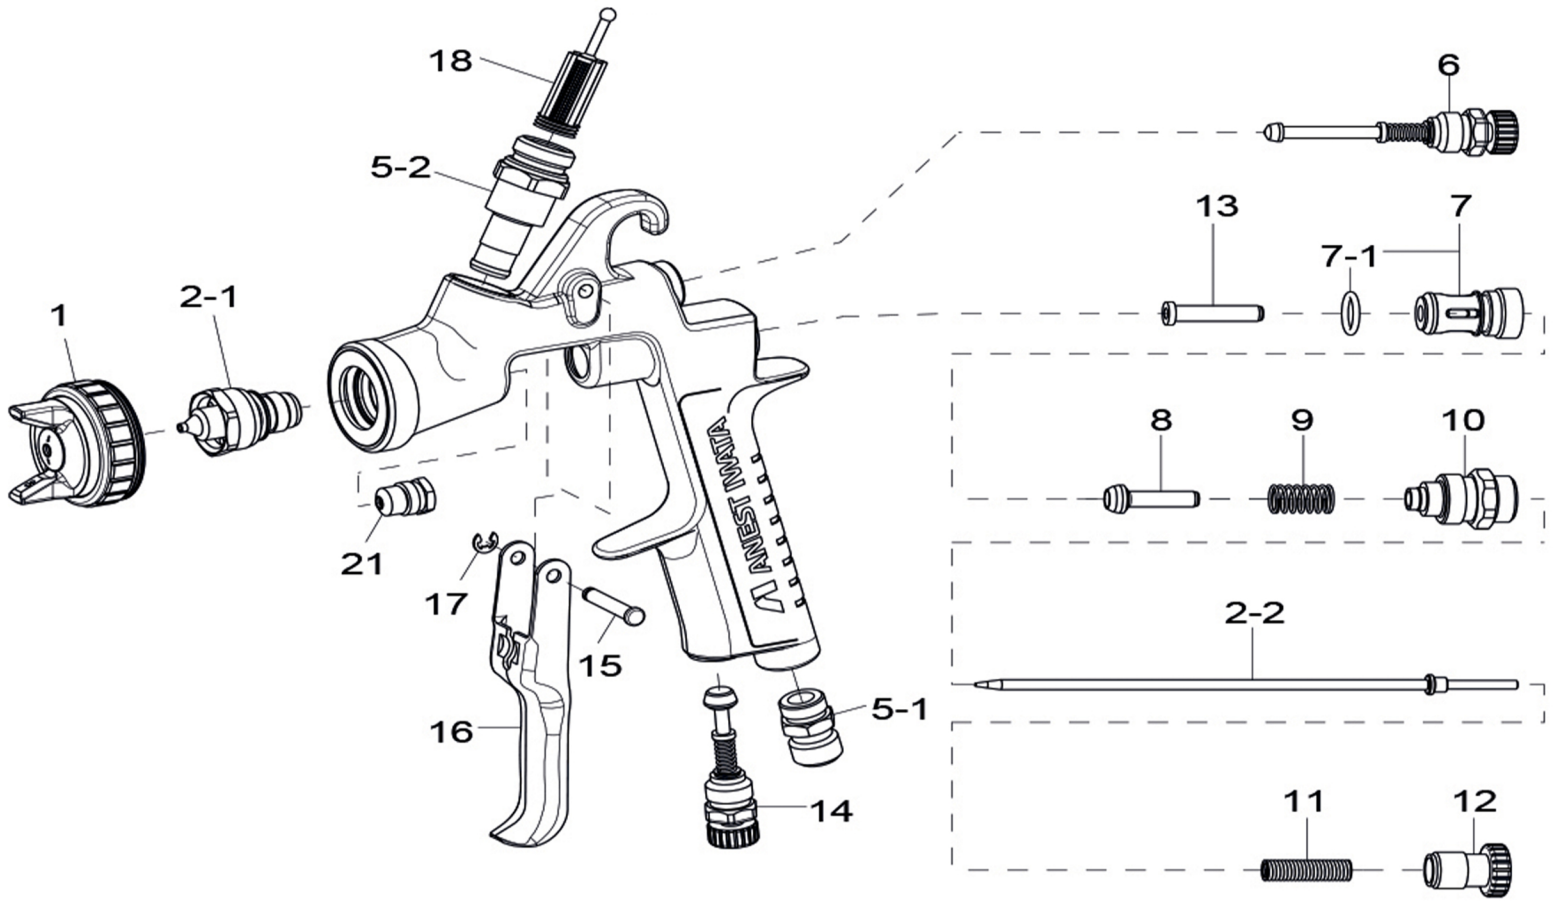

ANEST
IWATA
LPH400LV|LVX|LVB

REF#	PART #	DESCRIPTION	REMARKS
1	93874601	AIR CAP SET "LV"	SILVER RING
1	93524650	AIR CAP SET "LVB"	PURPLE RING
1	93548700	AIR CAP SET "LVX"	ORANGE RING
2-1	93552600	FLUID NOZZLE 1.2LV	MARKED 400LV/12
2-1	93896600	FLUID NOZZLE 1.3LV	MARKED 400LV/13
2-1	93547600	FLUID NOZZLE 1.4LV	MARKED 400LV/14
2-1	93515650	FLUID NOZZLE 1.5LV	MARKED 400LV/15
2-1	93553600	FLUID NOZZLE 1.6LV	MARKED 400LV/16
2-1	93554600	FLUID NOZZLE 1.8LV	MARKED 400LV/18
2-2	93829600	FLUID NEEDLE 1.2	MARKED 40012
2-2	93830600	FLUID NEEDLE 1.3/1.4/1.5/1.6	MARKED 20015
2-2	93831600	FLUID NEEDLE 1.8	MARKED 20020
SET	93880600	NOZZLE/NEEDLE SET 1.2LV	LV
SET	93897600	NOZZLE/NEEDLE SET 1.3LV	LV / LVB / LVX
SET	93873600	NOZZLE/NEEDLE SET 1.4LV	LV / LVB / LVX
SET	93516650	NOZZLE/NEEDLE SET 1.5LV	LV / LVB / LVX
SET	93882600	NOZZLE/NEEDLE SET 1.6LV	LV
SET	93884600	NOZZLE/NEEDLE SET 1.8LV	LV
N/P	93512600	AIR CAP GASKET (BLACK)	
N/P	93708240	AIR CAP GASKET (WHITE)	

REF#	PART #	DESCRIPTION
5-1	93660300	AIR NIPPLE 1/4"
5-2	93650531	FLUID NIPPLE
6	93842601	PATTERN ADJUST SET
7	93843530	AIR VALVE SEAT SET
7-1	96638008	ORING
8	93591530	AIR VALVE
9	93719530	AIR VALVE SPRING
10	93844532	FLUID ADJUST GUIDE SET
11	93593530	FLUID NEEDLE SPRING
12	93594532	FLUID ADJUST KNOB
13	93935430	AIR VALVE SHAFT
14	93845531	AIR ADJUST SET
15	93667360	TRIGGER STUD
16	93517600	TRIGGER
17	93912030	STOPPER (2 PACK)
18	93515500	FILTER (60 MESH)
21	93765610	CARTRIDGE PACKING
N/P	93538600	GUN WRENCH
N/P	5650	REPAIR KIT (Includes Ref# 5-1,7,9,13,15,16)
N/P Not Pictured		2018 EDITION