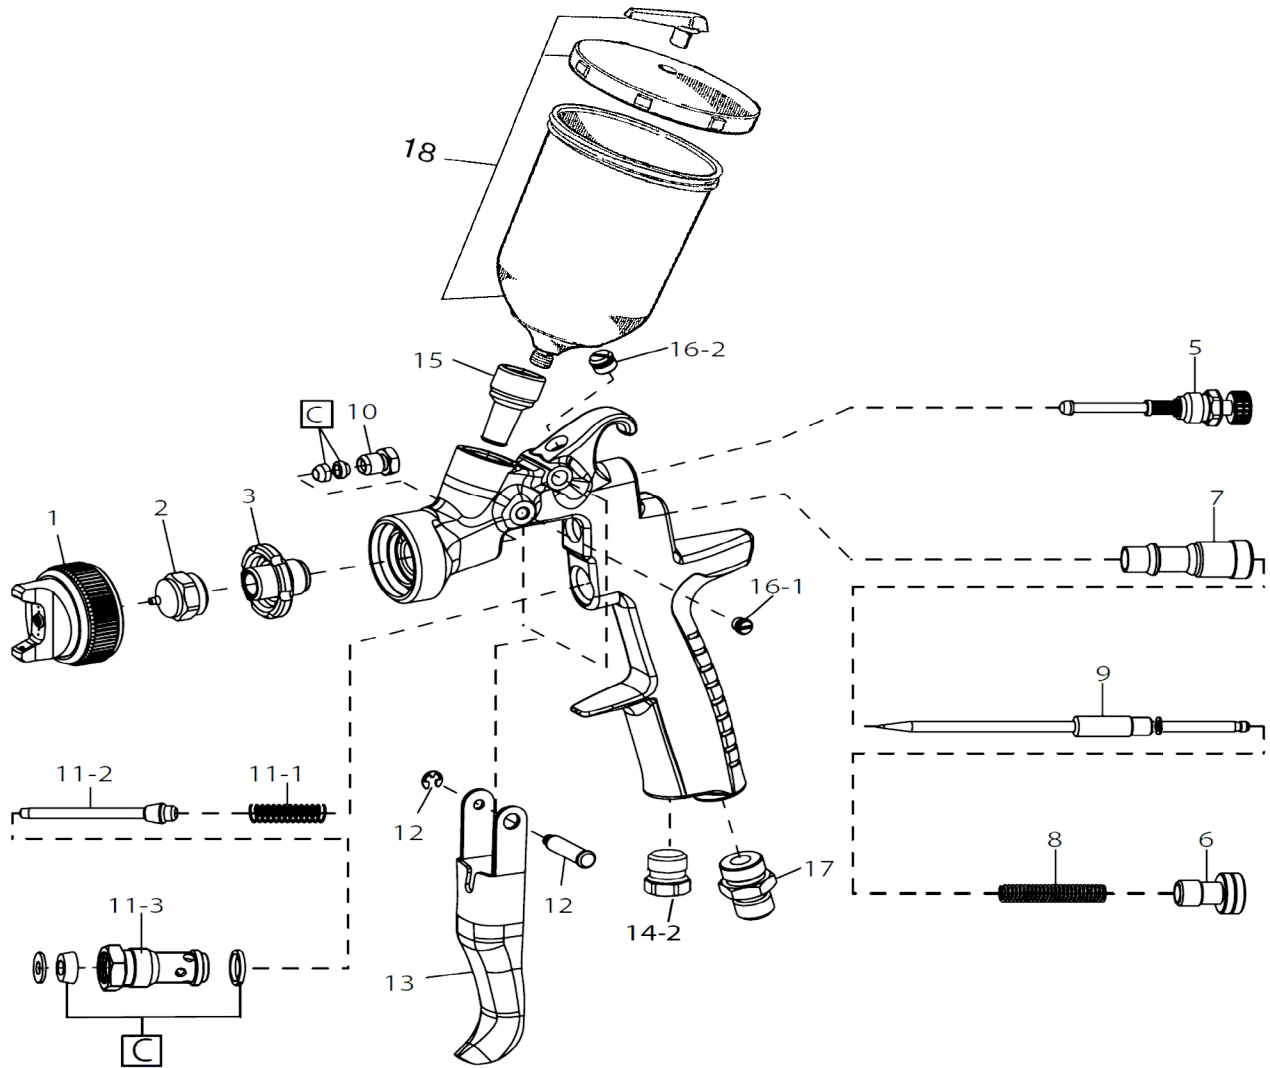

AZE HV2 | AZE HTE2

REF#	PART #	DESCRIPTION	REMARKS
1	9250	AIR CAP SET AZ3HTE2 (NON-HVLP)	1.3 / 1.5
1	9251	AIR CAP SET AZ3HTE2 (NON-HVLP)	1.8 / 2.0
1	9252	AIR CAP SET AZ3HTE2 (NON-HVLP)	3.0
1	9253	AIR CAP SET AZ3HTE2 (NON-HVLP)	3.5
1	9254	AIR CAP SET AZ3HV2 (HVLP)	1.3 / 1.5 / 1.8 / 2.0
2	9186	NOZZLE/NEEDLE SET 1.3 (AZ3HTE2)	NON-HVLP
2	9187	NOZZLE/NEEDLE SET 1.5 (AZ3HTE2)	NON-HVLP
2	9220	NOZZLE/NEEDLE SET 1.8 (AZ3HTE2)	NON-HVLP
2	9221	NOZZLE/NEEDLE SET 2.0 (AZ3HTE2)	NON-HVLP
2	9224	NOZZLE/NEEDLE SET 3.0 (AZ3HTE2)	NON-HVLP
2	9225	NOZZLE/NEEDLE SET 3.5 (AZ3HTE2)	NON-HVLP
2	9173	NOZZLE/NEEDLE SET 1.3 (AZ3HV2)	HVLP
2	9152	NOZZLE/NEEDLE SET 1.5 (AZ3HV2)	HVLP
2	9153	NOZZLE/NEEDLE SET 1.8 (AZ3HV2)	HVLP
2	9154	NOZZLE/NEEDLE SET 2.0 (AZ3HV2)	HVLP
3	9193	NOZZLE HOLDER	
5	93842601	PATTERN ADJUSTMENT SET	
6	9145B	FLUID NEEDLE ADJUSTMENT KNOB	
N/P	93538600	GUN WRENCH	
N/P	9259	SLIDE RING KIT	

REF#	PART #	DESCRIPTION
7	9135	NEEDLE GUIDE
8	9155B	NEEDLE SPRING
9	SET	FLUID NEEDLE (SOLD IN SET ONLY)
10	9134	NEEDLE PACKING NUT
11	9211	AIR VALVE SET
11-1	9156B	AIR VALVE SPRING
11-2	9146B	AIR VALVE SHAFT
11-3	9148	AIR VALVE SEAT
12	9133	TRIGGER STUD
13	9256	TRIGGER
14-1	93845531	AIR ADJUST SET
14-2	93625370	PLUG (HTE2 / HV2 (HVLP))
15	9195	THREADED BUSHING
16-1	9196	SCREW
16-2	9257	PLUG
17	9213	AIR NIPPLE
18	9131	600ML AKULON CUP SET
C	9166	PACKING SET
N/P	9197	SPECIAL NOZZLE WRENCH
N/P	9167	FILTER SET (5 PACK)